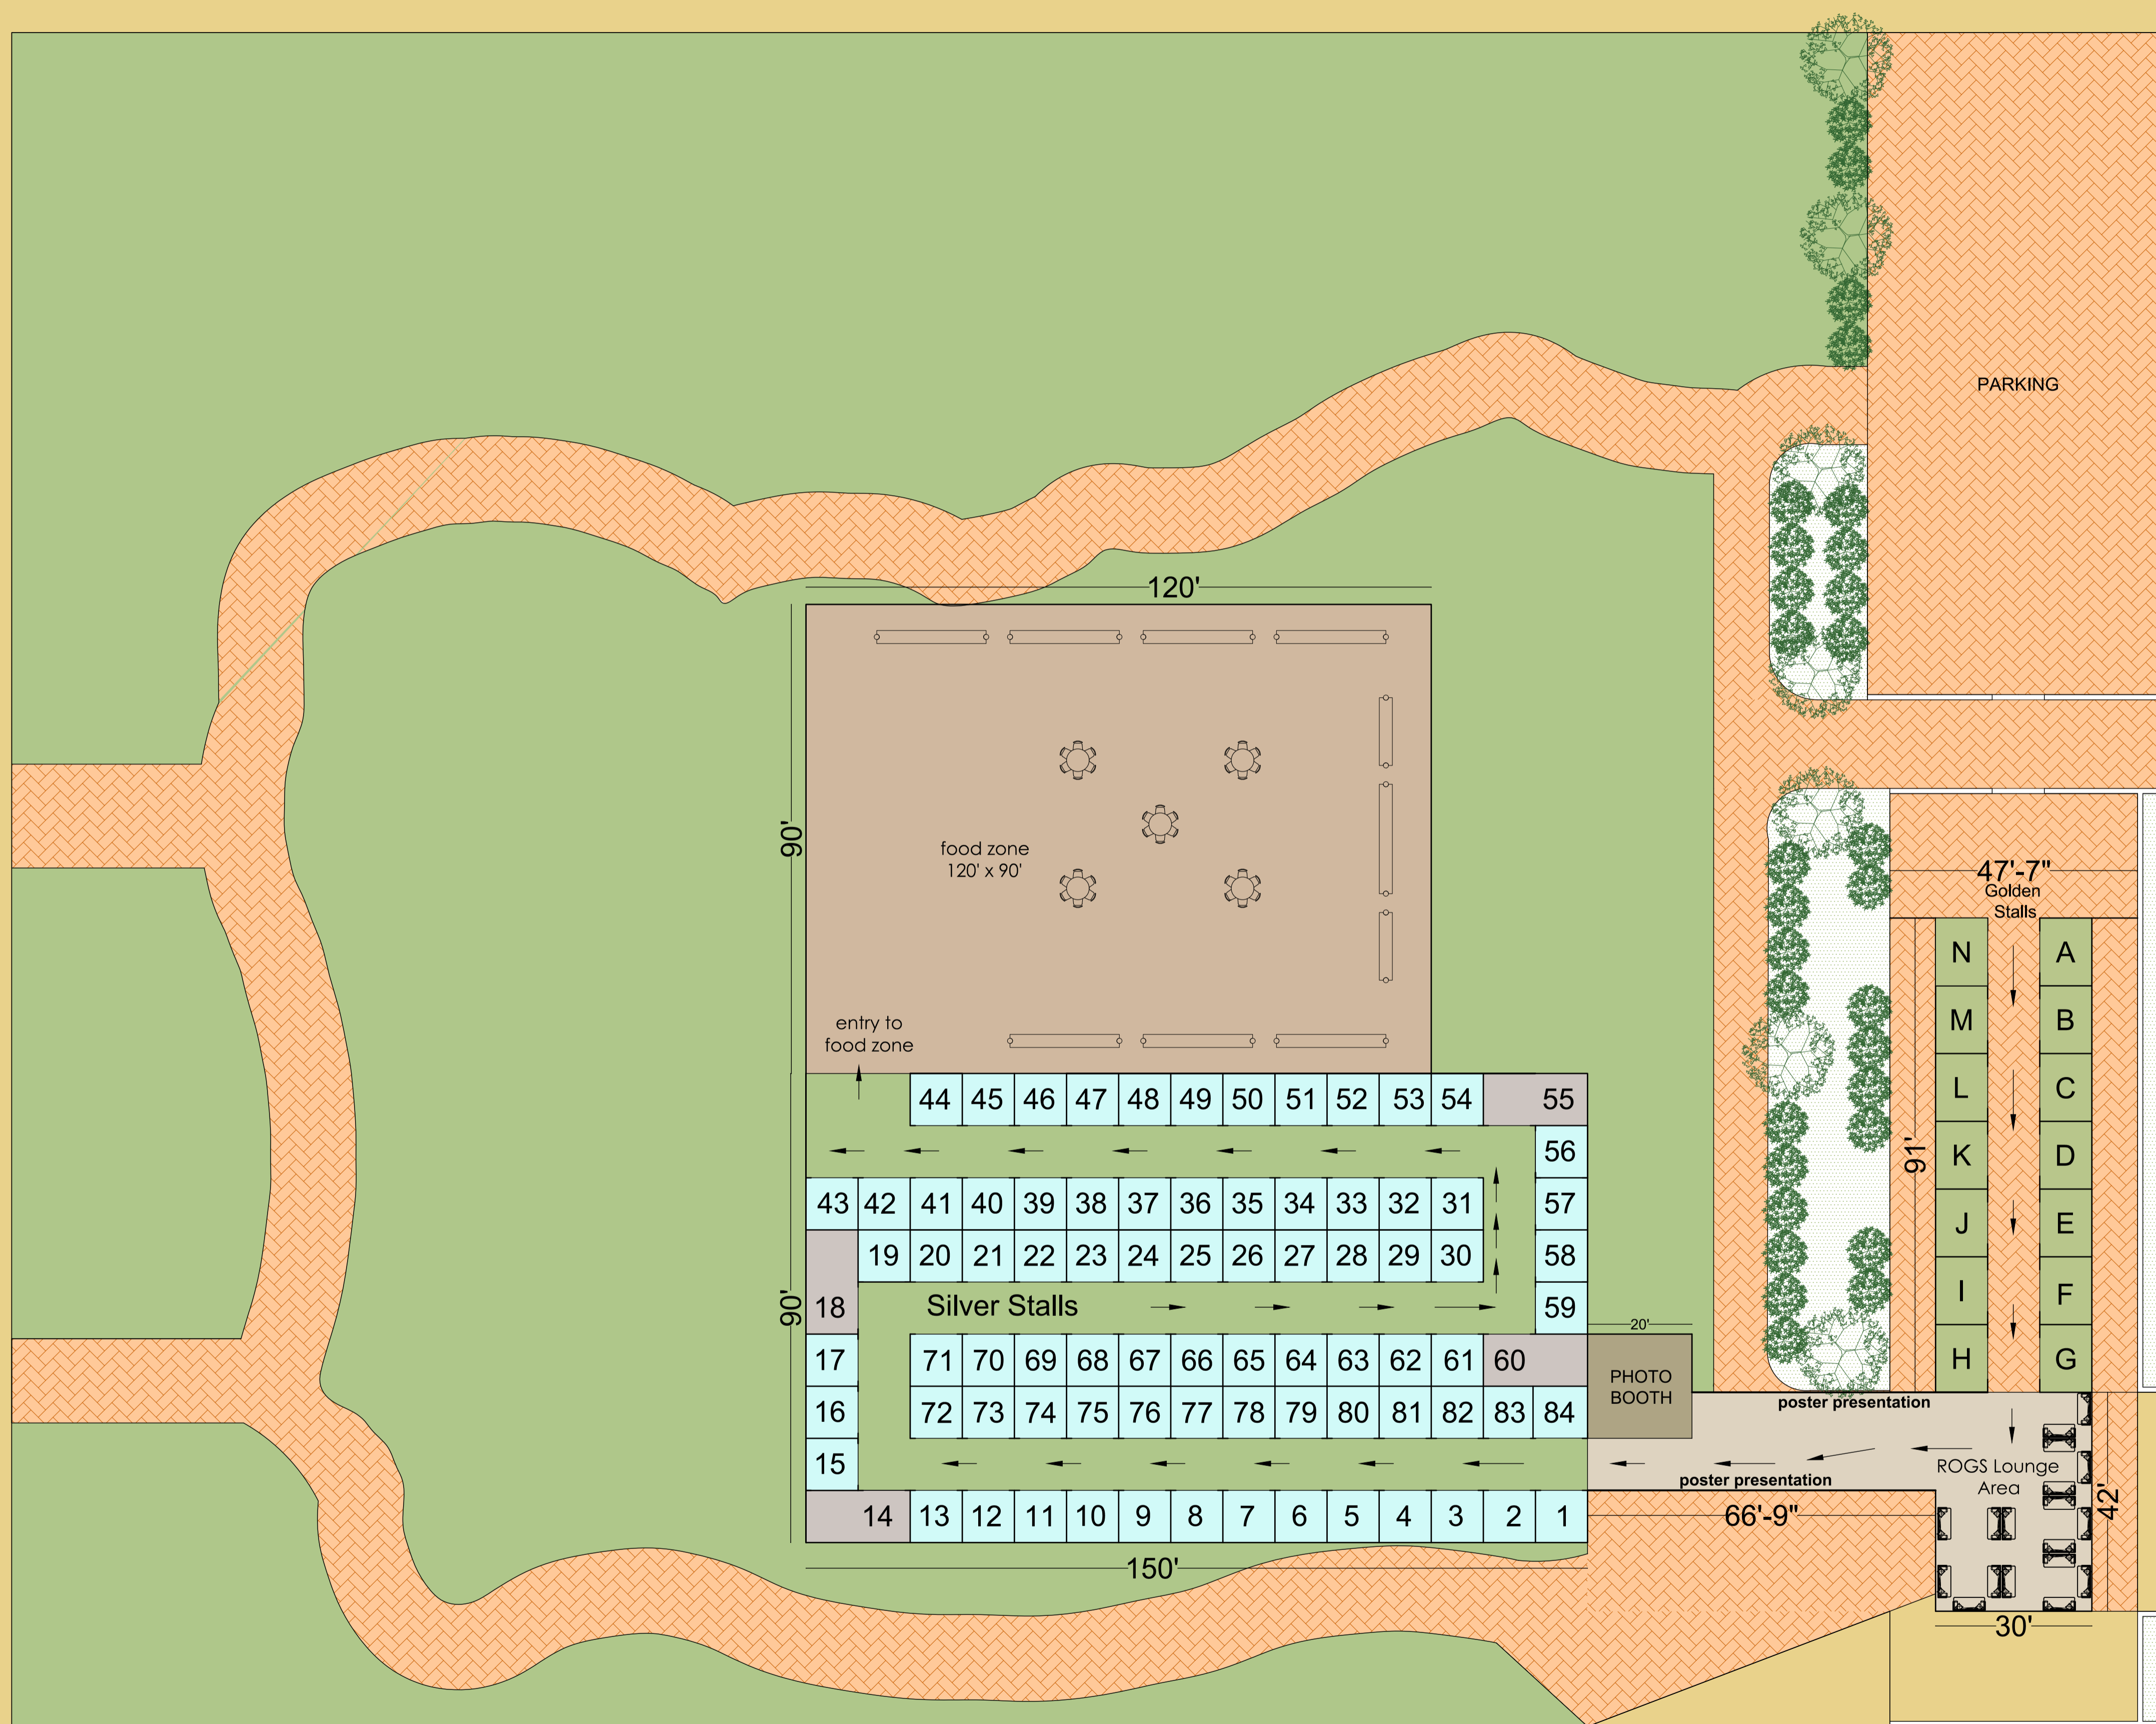

325'

414'

### LEGEND

- 10'x10' Stall = 80 Stalls (Silver)
- 10'x20' Stall = 4 Stalls (Silver)
- 10'x13' Stall = 14 Stalls (Golden)
- Total = 98 Stalls