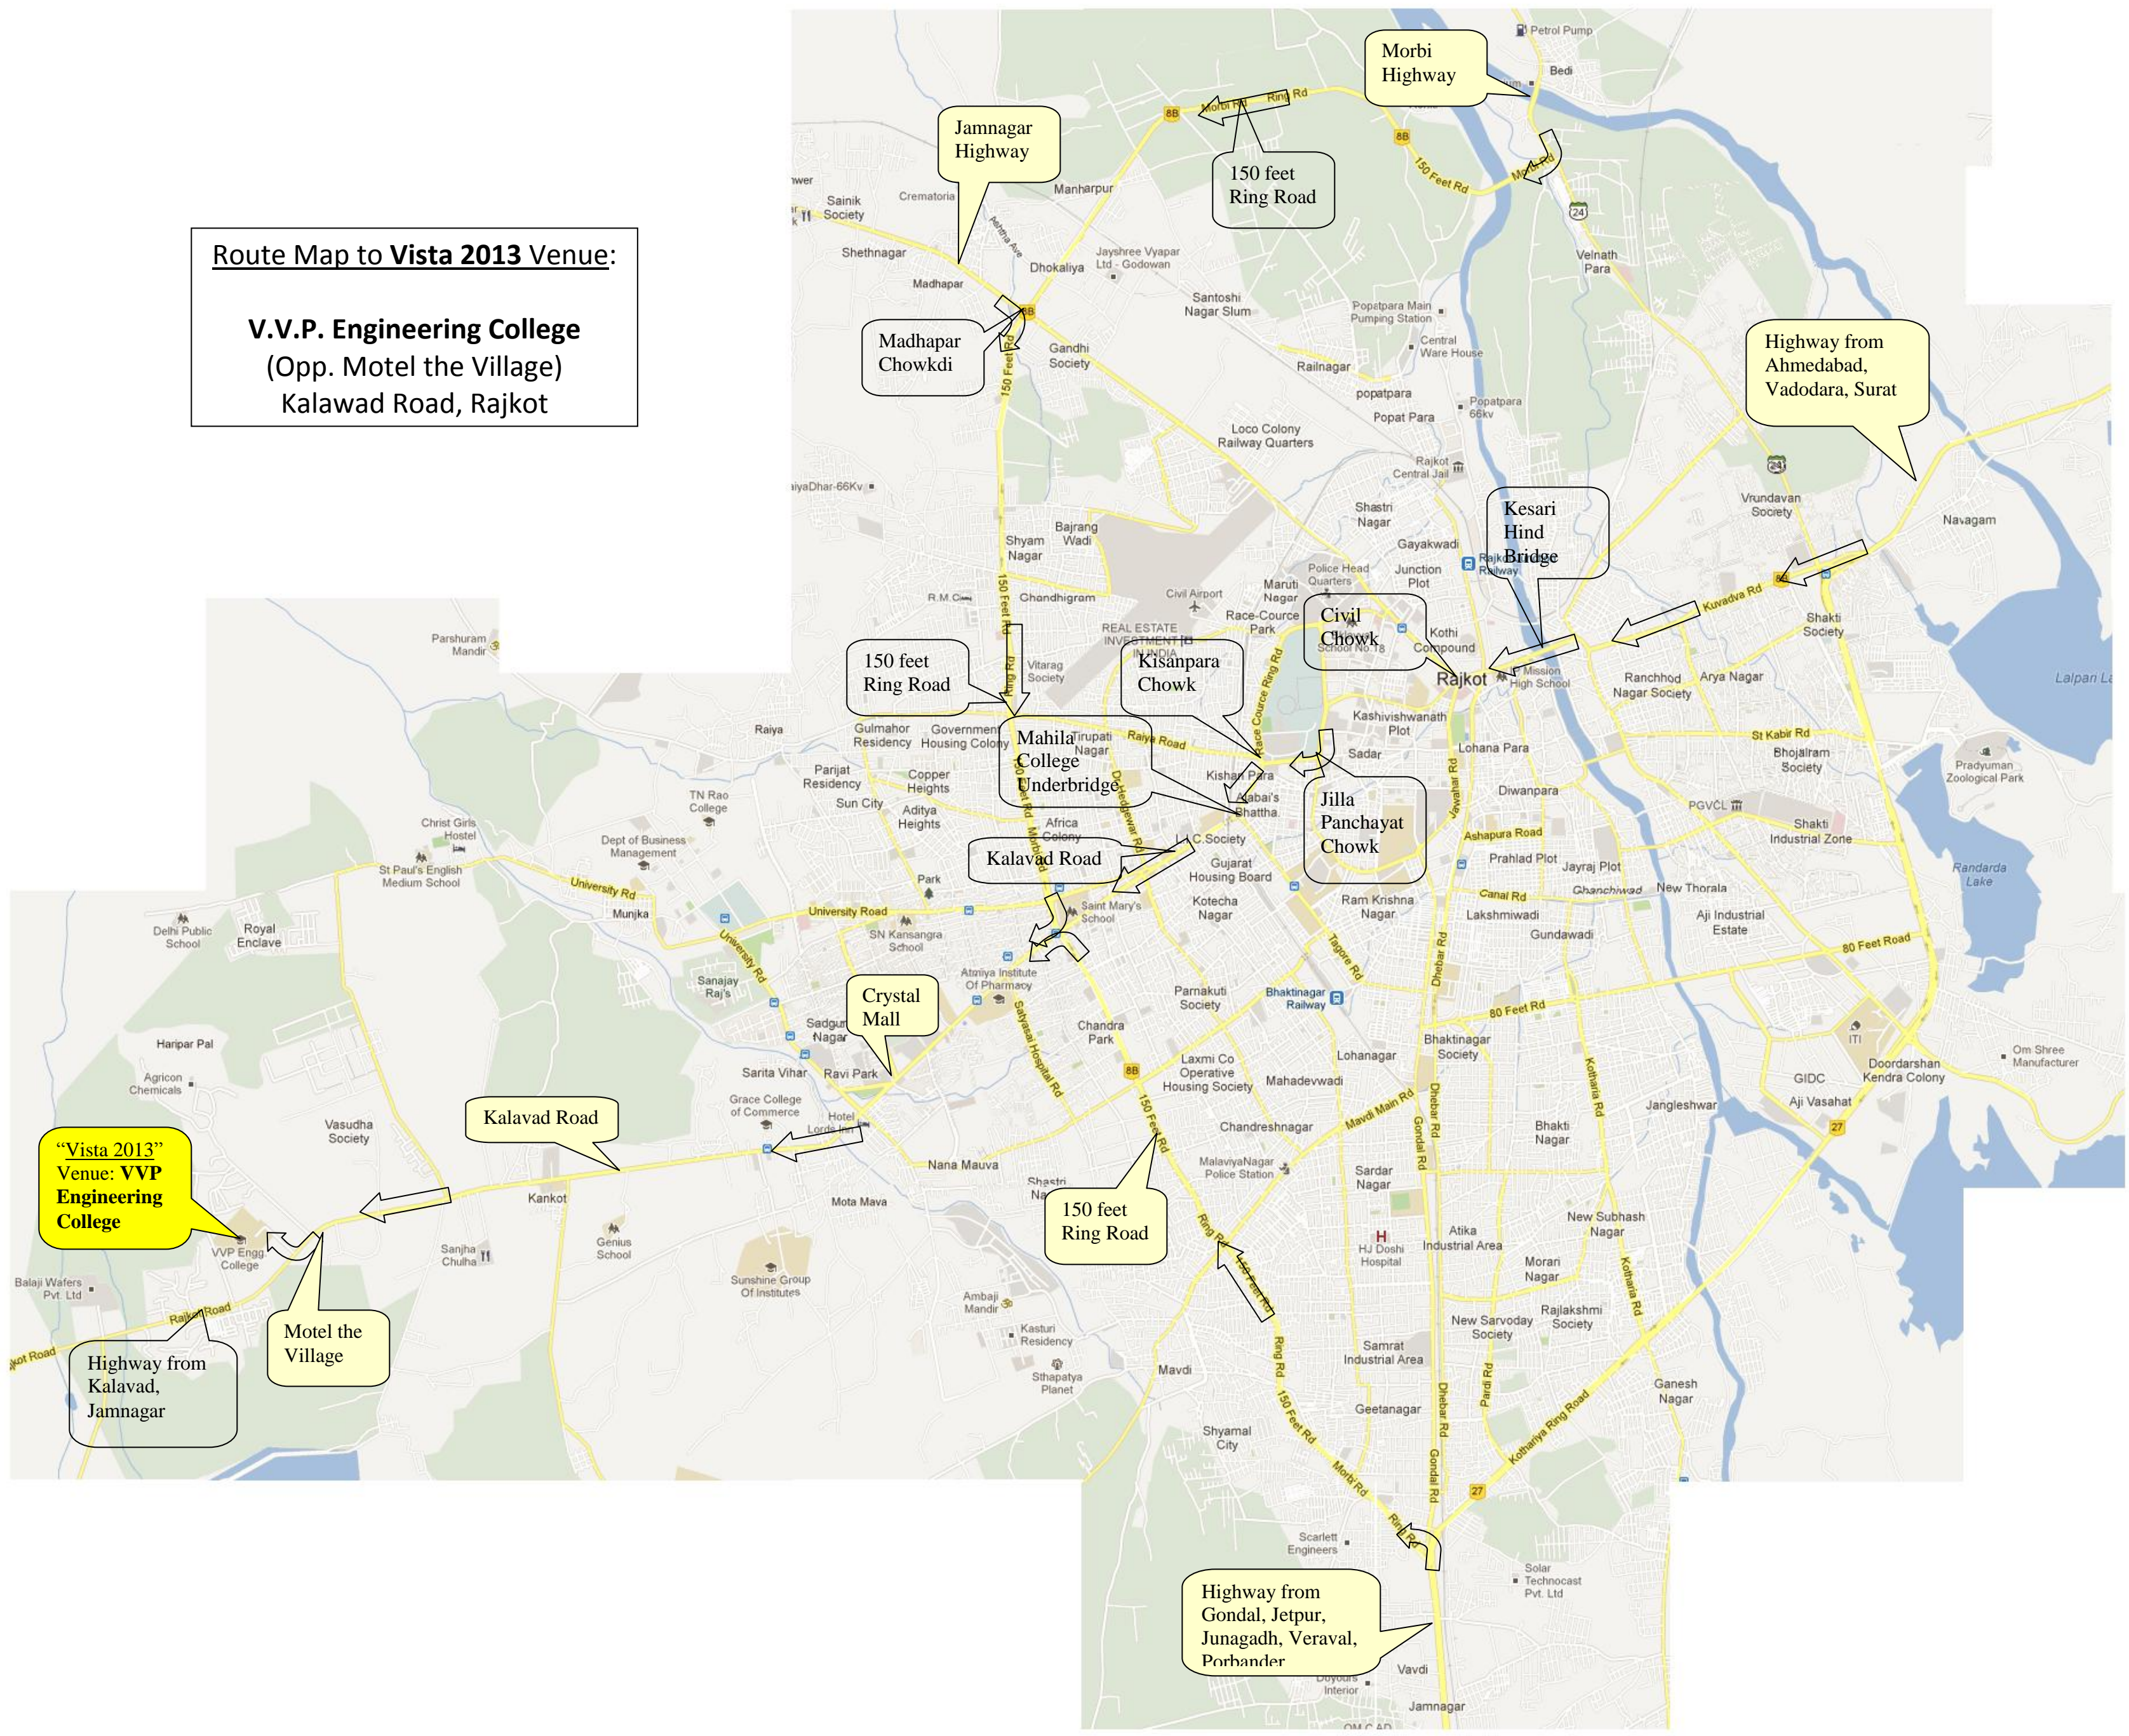

Route Map to Vista 2013 Venue:

V.V.P. Engineering College
(Opp. Motel the Village)
Kalavad Road, Rajkot

Morbi Highway

Jamnagar Highway

150 feet Ring Road

Madhapar Chowkdi

Highway from Ahmedabad, Vadodara, Surat

Kesari Hind Bridge

150 feet Ring Road

Kisanpara Chowk

Civil Chowk

Mahila College Underbridge

Jilla Panchayat Chowk

Kalavad Road

Crystal Mall

Kalavad Road

150 feet Ring Road

"Vista 2013" Venue: VVP Engineering College

Motel the Village

Highway from Kalavad, Jamnagar

Highway from Gandal, Jetpur, Junagadh, Veraval, Porbander